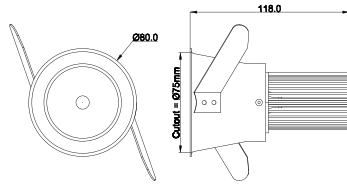

LED COB DOWNLIGHTERS

STAR SERIES LED COB DOWNLIGHTERS (ROUND)

ITEM CODE	WATTAGE	CCT	LUMENS	CUTOUT SIZE	MRP (₹)
DL0912001	9W	3000K	730	Ø 75MM	2,190.00
DL0932001		4000K	780		2,190.00
DL1212001	12W	3000K	850	Ø 75MM	2,390.00
DL1232001		4000K	920		2,390.00
DL1512001	15W	3000K	1250	Ø 100MM	2,990.00
DL1532001		4000K	1350		2,990.00