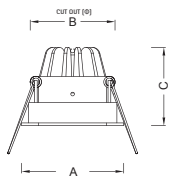

PALLETE
LED COB DOWNLIGHTERS
(ROUND GLASS WITH SQUARE RIM)

Note

ITEM CODE	WATTAGE	CCT	LUMENS	DIMENSIONS	MRP (₹)
DL0713001	6.5W	2700K	500	A-75*75MM B-Ø70MM C-58MM	2,490.00
DL0733002		4000K	580		2,490.00
DL0763003		6500K	650		2,490.00