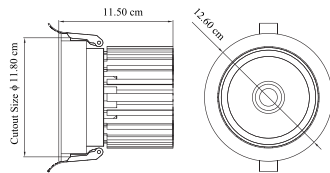

LEGEND SERIES LED COB DOWNLIGHTERS (ROUND)

ITEM CODE	WATTAGE	CCT	LUMENS	CUTOUT SIZE	MRP (₹)
DL3032003	15W	4000K	1490	Ø 82MM	5,490.00
DL3012003	30W	3000K	3000	Ø 118MM	5,490.00