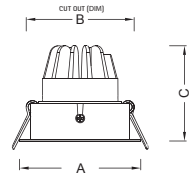

PALLETE LED COB DOWNLIGHTERS (ROUND GLASS WITH SQUARE RIM)

ITEM CODE	WATTAGE	CCT	LUMENS	DIMENSIONS	MRP (₹)
DL0713004	6.5W	2700K	500	A-80*80MM B-72*72MM C-62MM	2,990.00
DL0733005		4000K	550		2,990.00
DL0763006		6500K	650		2,990.00